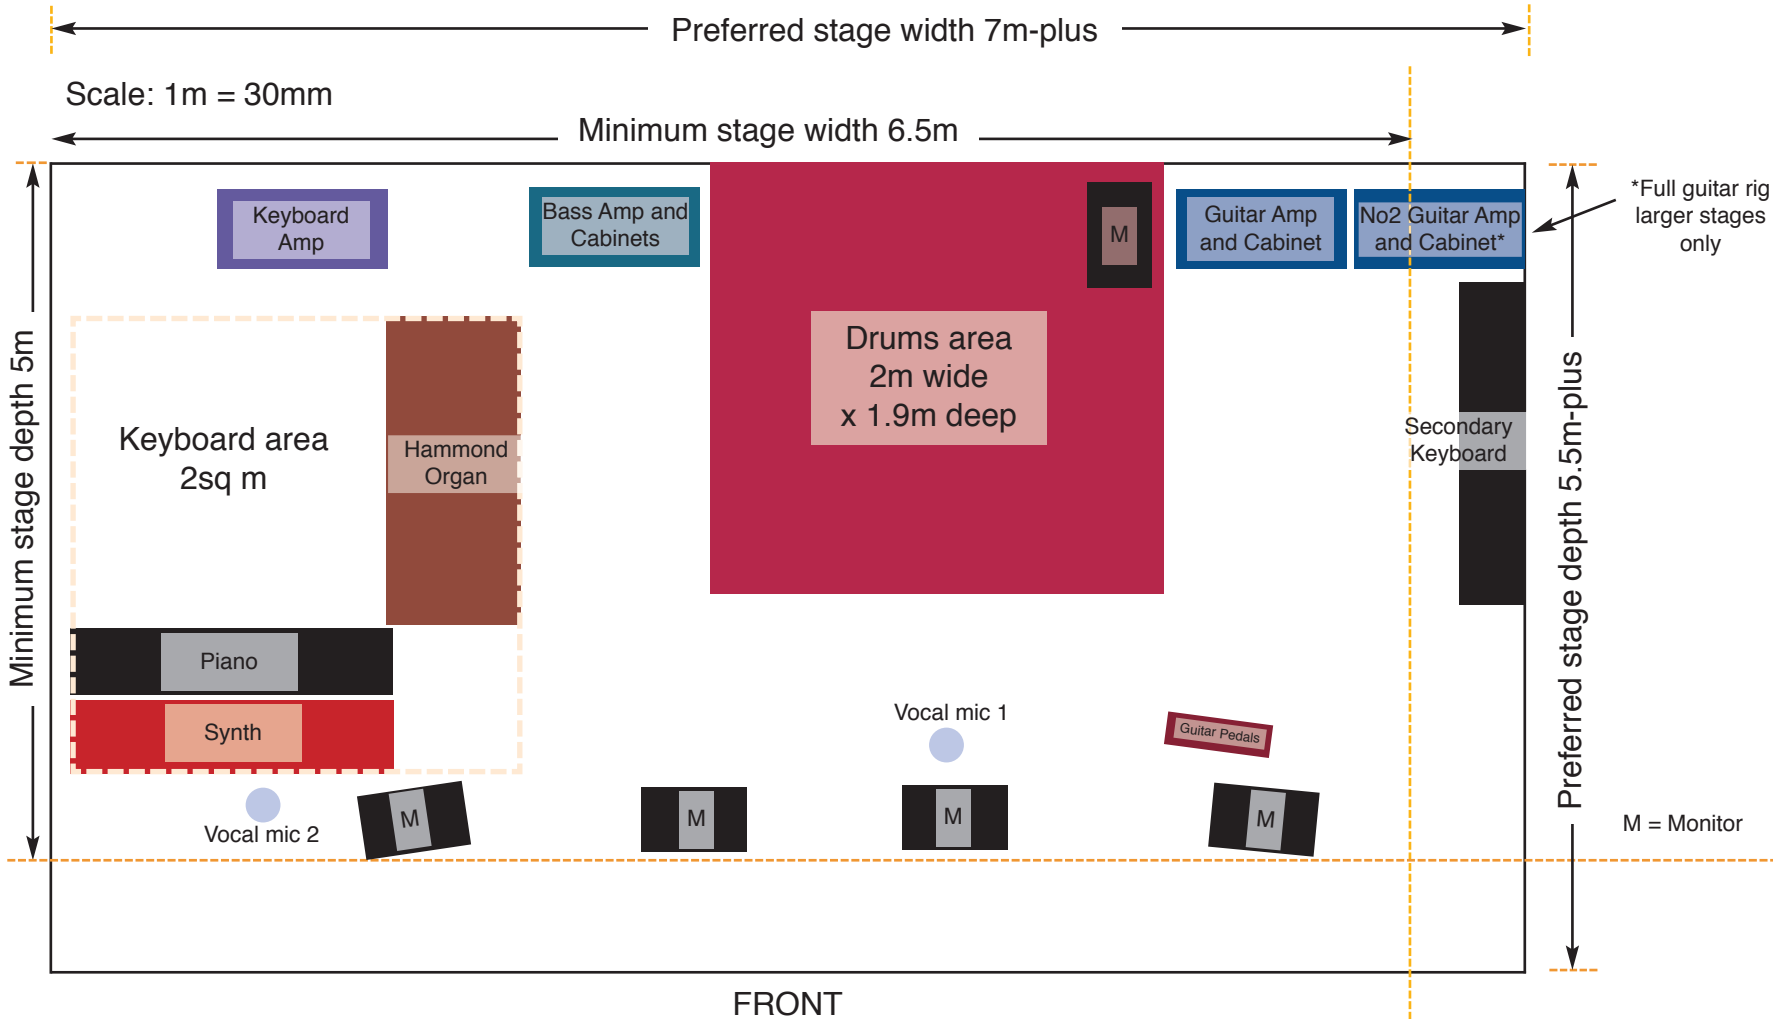

# Stage specifications

Scale: 1m = 30mm

Please email queries to: [bookings@fusionorchestra2.com](mailto:bookings@fusionorchestra2.com)